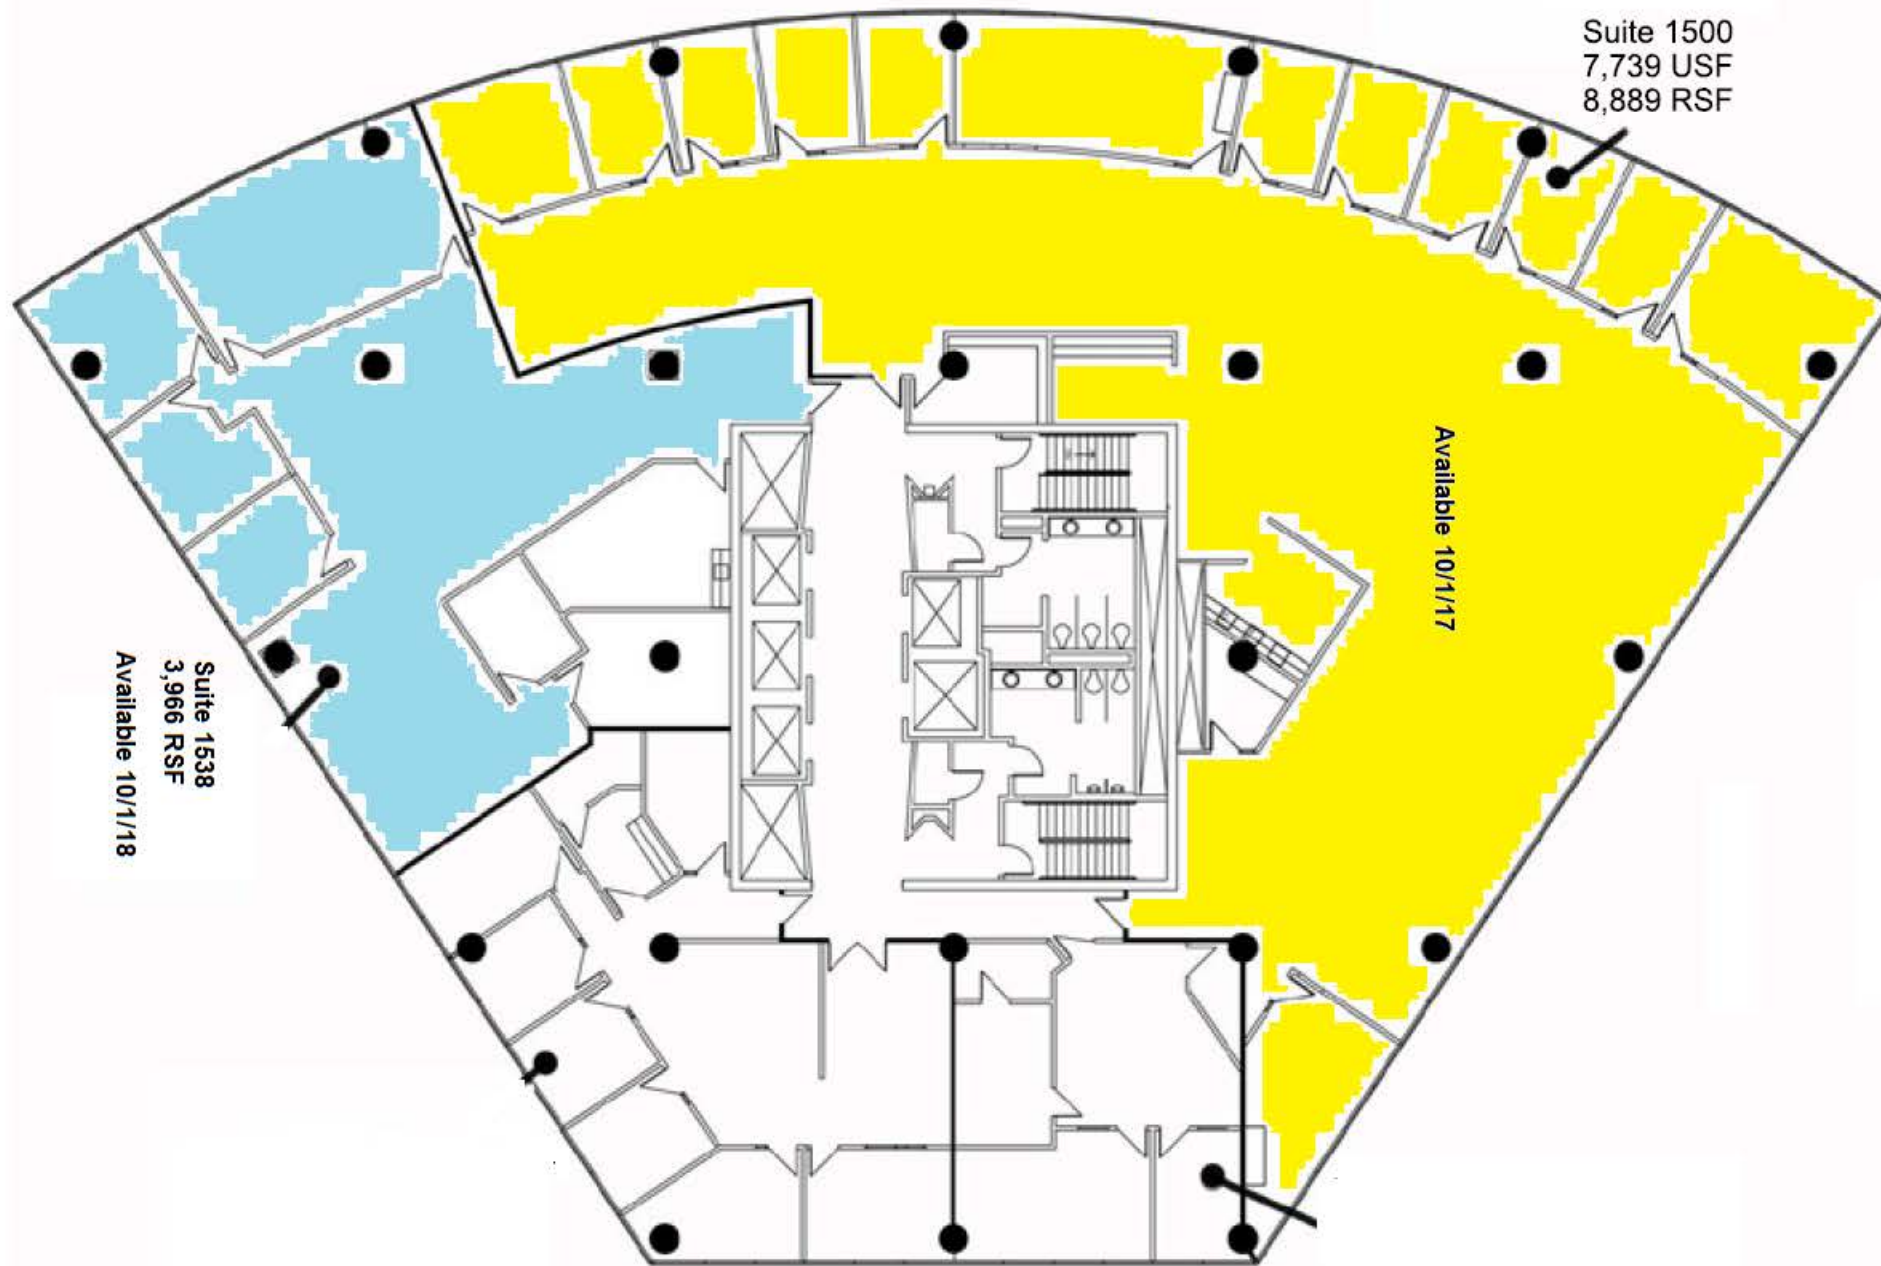

Choice Solutions: Test Fit  
7101 College - 15th Floor

# 7101 Tower

7101 College Boulevard, Overland Park, Kansas

# For Lease

Total of 12,855 RSF

7101 COLLEGE  
FIFTEENTH FLOOR